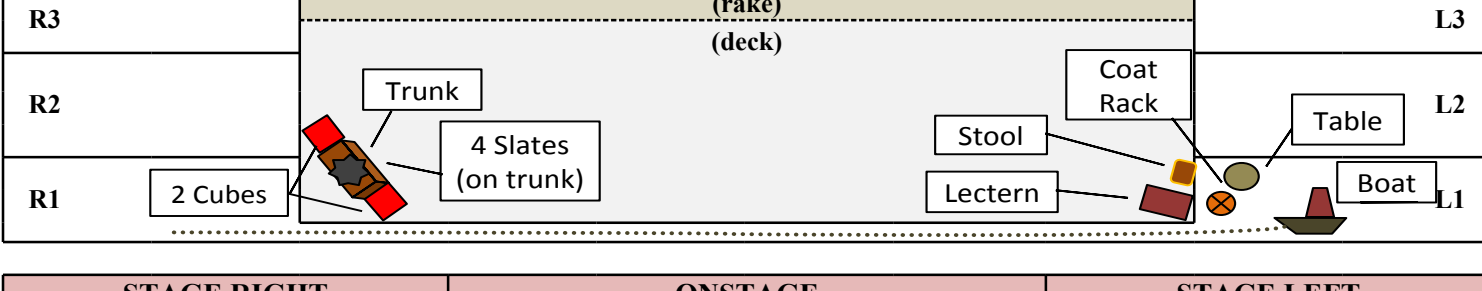

ACT 1 PRESET (Purple Spike)

STAGE RIGHT	ONSTAGE	STAGE LEFT
4 Chalk Pieces (Voltaire) 35 "Candide" Books (Chorus) Pencil (Chorus Woman) String of Sausage (Baroness) Large edible Pretzel (Baroness) Hand Mirror #1 (Maximilian) Real Rose (Cunegonde) Fake Rose (Chorus Woman) Toy Ball (Chorus Man) 2 Cubes (Furniture) Fake Cake on platter (Baroness) Slice of real Cake Fork Napkin Hobo Stick (Candide) 1 Whip (Chorus Man) 1 Rifle w/ Bayonet (Soldier) Heretic Hat (Chorus Man) 6 Cheerleader Pompoms (Chorus Women) Tray (Chorus Woman) w/ Mallet Branding Iron 6 Floggers Head of Heretic Doll (Chorus Wom) Challah (Don Issachar) Challah Knife (Don Issachar)	RAKE (Empty) DECK Lectern (Voltaire) Coat Rack (Voltaire) Tall Table (Voltaire) Stool (Voltaire) 2 Cubes (Furniture - set w/ cubby holes facing upstage) Model Boat (Tie Line attached and extended across stage) Trunk (Furniture - hinges downstage) ON TOP OF TRUNK LID: 4 Slates (on TOP of Trunk) INSIDE TRUNK: Knitting (Old Lady) 4 Whips (Chorus)	3 Cubes (Furniture) Large Beer Stein (Baroness) Hand Mirror #2 (Maximilian) 5 Rifles w/ Bayonets (Soldiers) Billy Club (Chorus Man) Plank of Wood (Pangloss) Heretic Hat (Chorus Man) 6 Cheerleader Pompoms Tray (Chorus Man) w/ Toy Guillotine 2 Heretic Dolls (1 headless) Toy Hatchet Spiked Ball on Chain 6 Floggers Noose (on Stair Unit) Chaise (Furniture) 2 Beams for Transport Side Table (Furniture) Hand Mirror #3 (Cunegonde) Chest of Jewels (Old Lady) Real Baguette (Archbishop) Parchment Commission (Chorus Man) Pitch Pipe (Chorus)